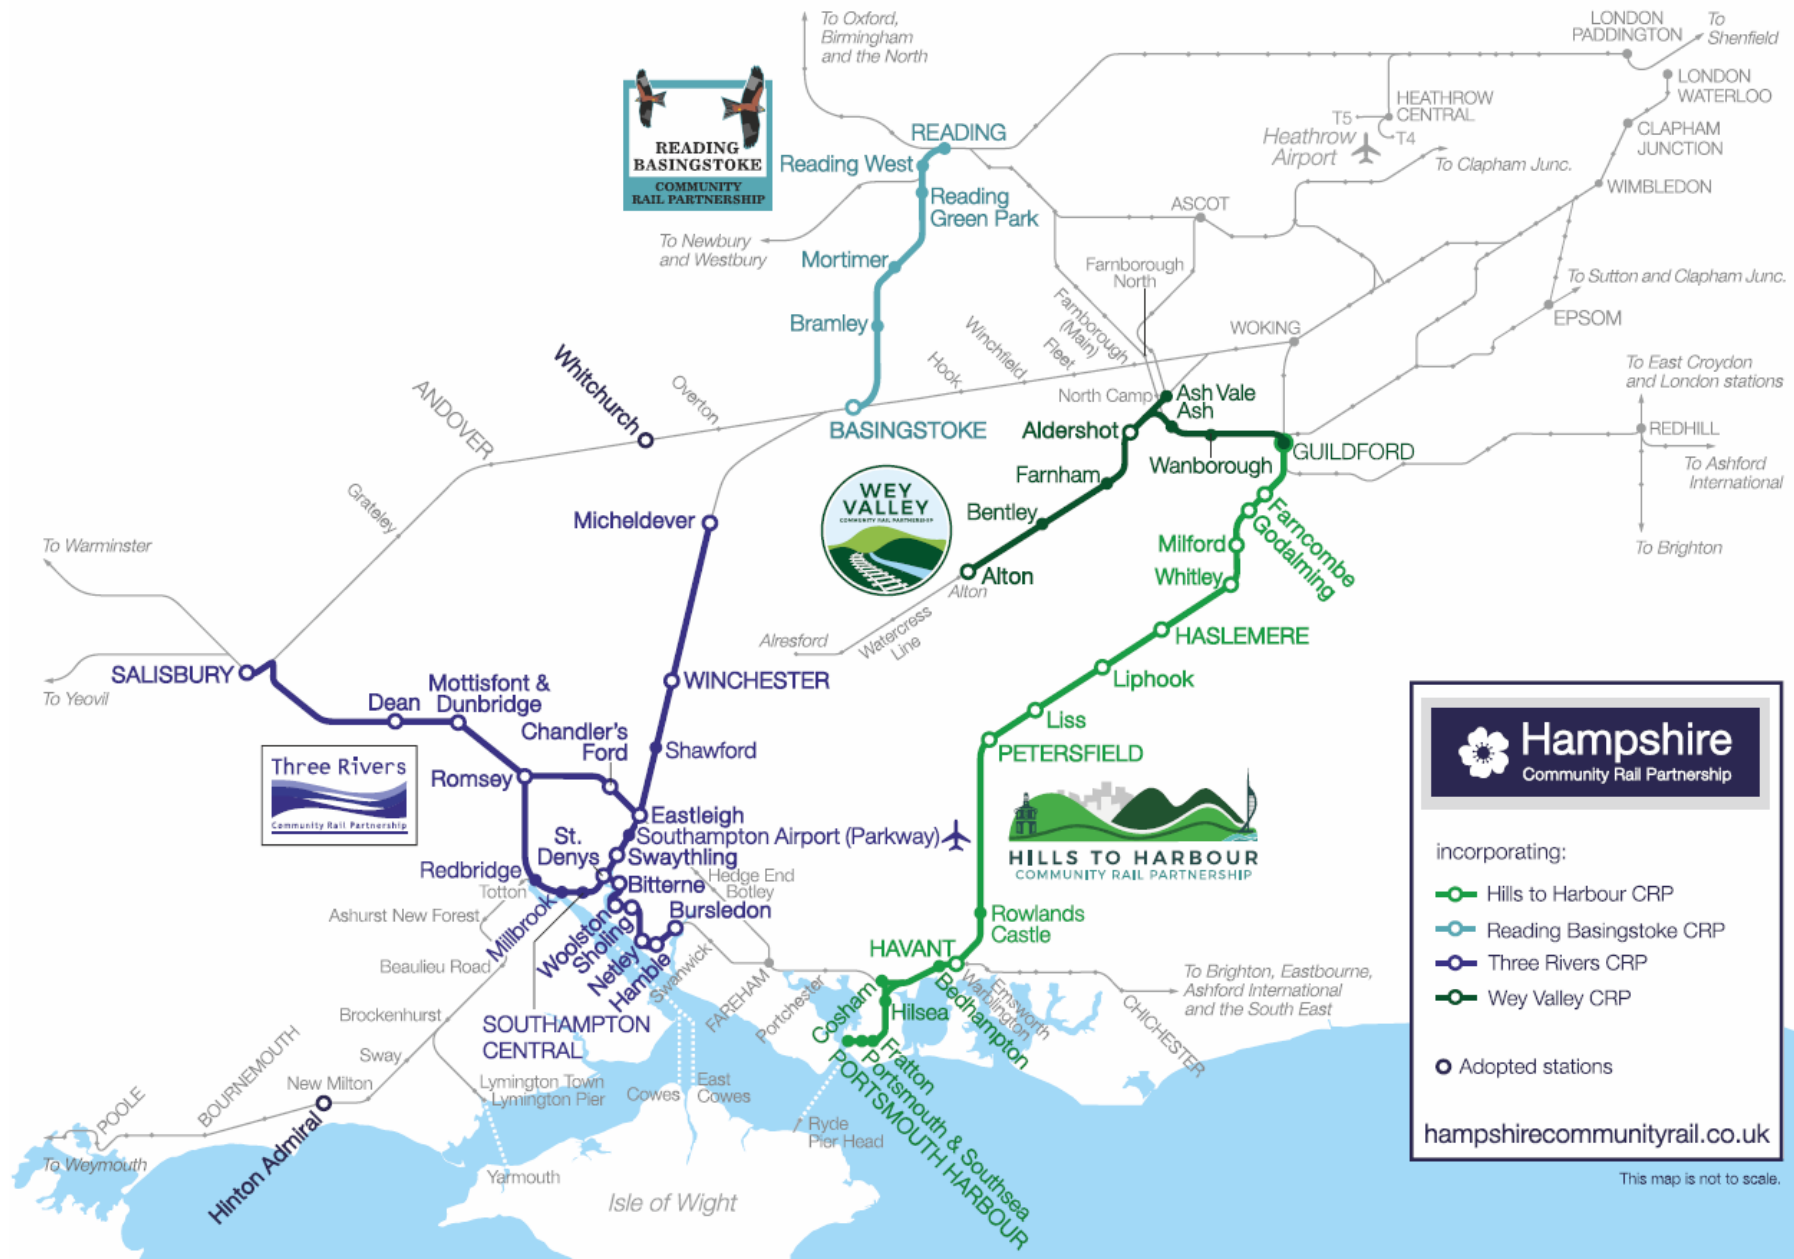

Community Rail Network Webinar
Corporate Funding
17th July 2024

Nick Farthing

Chair and Director

Hampshire Community Rail Partnership

Strategic Advisory Board
Strategic Overview of Community Rail in Hampshire

**Hampshire Community Rail Partnership
Community Interest Company**
Strategic management and development of Community Rail in
Hampshire and adjoining areas as necessary

Three Rivers CRP
Steering Group
Nick Farthing
Mark Miller
Charlene
Arrondeau

Hills to Harbour
CRP
Steering Group
Keith Budden
Lucy Lomax

Reading to
Basingstoke CRP
Steering Group
Nick Farthing
Lucy Lomax

Wey Valley CRP
Steering Group
Mark Miller
Mikey Nevitt

Station Adoption
Groups
Lucy Lomax
Charlene
Arrondeau
Mikey Nevitt

Future Lines

Hampshire
Community Rail Partnership

incorporating:

- Hills to Harbour CRP
- Reading Basingstoke CRP
- Three Rivers CRP
- Wey Valley CRP

○ Adopted stations

hampshirecommunityrail.co.uk

This map is not to scale.